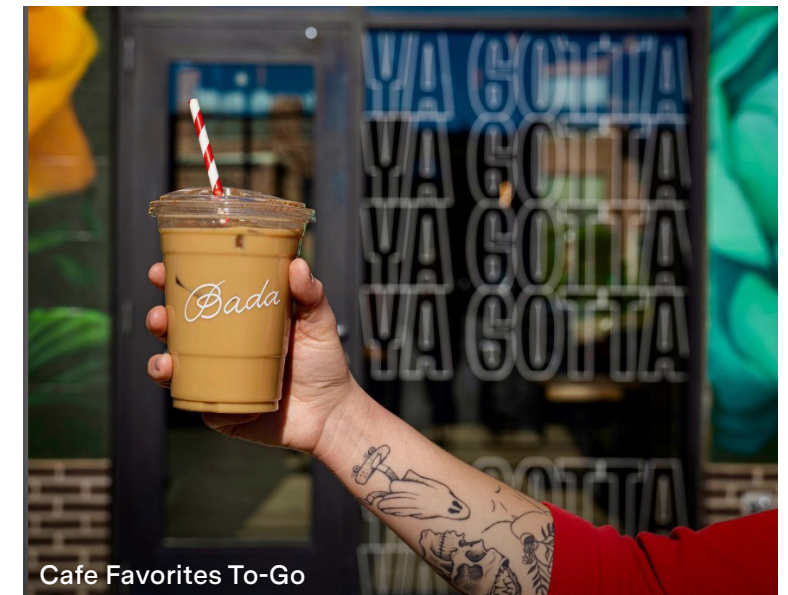

The space is characterized by industrial materials and neutral colorways paying homage to the sites railway history. All while providing a canvas for vibrant brand elements to shine. Prominently featured in the cafe is a uniquely shaped bar with a canopy strategically placed to enhance customer flow through the existing building shape. Moreover, the distinct two-tiered suspended canopy above the bar offers storage efficiency and emits a gentle radiance through the brass mesh for added ambiance. Acoustical light fixtures and ceiling materials are integrated to minimize sound transfer between the community experience offices and the bar/cafe area.

Monthly Wine Tasting

4th Street Night Market

Pups on the Patio

Monthly Bingo

Cafe Favorites To-Go

NEW FLOOR PLAN

The existing exterior building footprint drove the new interior layout of the Bada bar and community experience leasing offices. With existing entrances remaining the shape of the bar was highly critical for path of travel. The Bada bar and lounge was designed to be a flexible venue for day time cafe hours to evening cocktails. Transparency from lounge to community experience offices allowed for non-traditional leasing operations.

JEFFREY PARK
COLUMBUS, OH
ELEVATING CONVEYING AND
MINING MACHINERY

SUSPENDED CANOPY

Prominently featured in the cafe is a uniquely shaped bar that was intently designed to help improve customer foot traffic. The completely suspended two-tiered canopy above the bar maximizes bar storage and emits a subtle glow behind the brass mesh for ambiance.