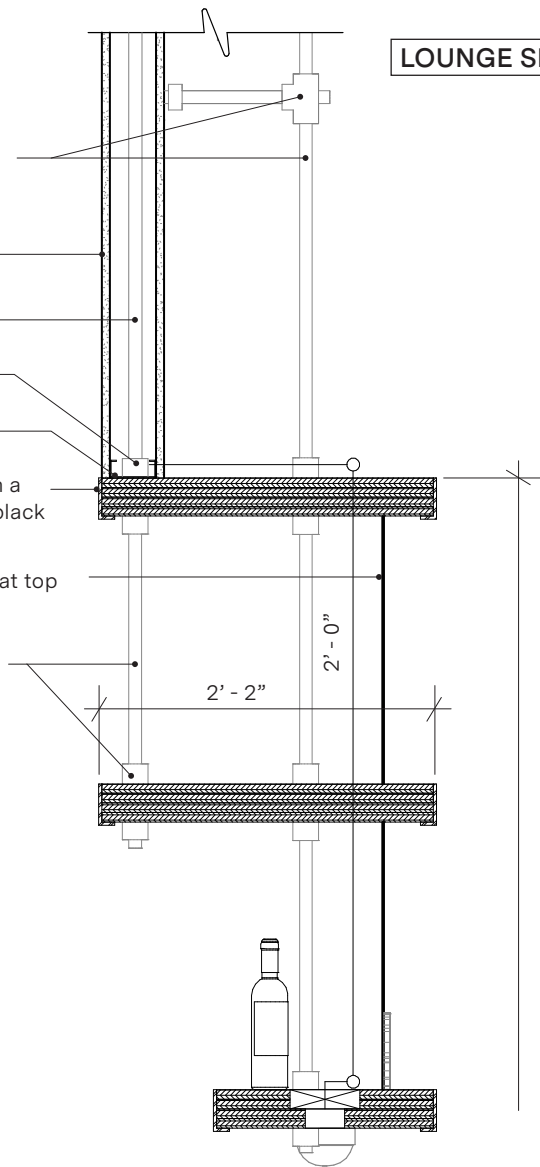

BACK BAR SIDE

LOUNGE SIDE

1" Diameter tie-back steel rod and "t" fitting, powder coat black

Painted gyp wall above

1" Diameter steel rod

1" Threaded nut

3 5/8" Steel track

Bent aluminum frame anodized on a plywood substrate, powder coat black

Brass wire mesh with u-channels at top and bottom, finished black

1" Diameter tie-back steel rod with threaded nut, black powder-coat finish

Jeffrey Park Community Experience

BADA BEAN BADA BOOZE

Jeffrey Park Community Experience